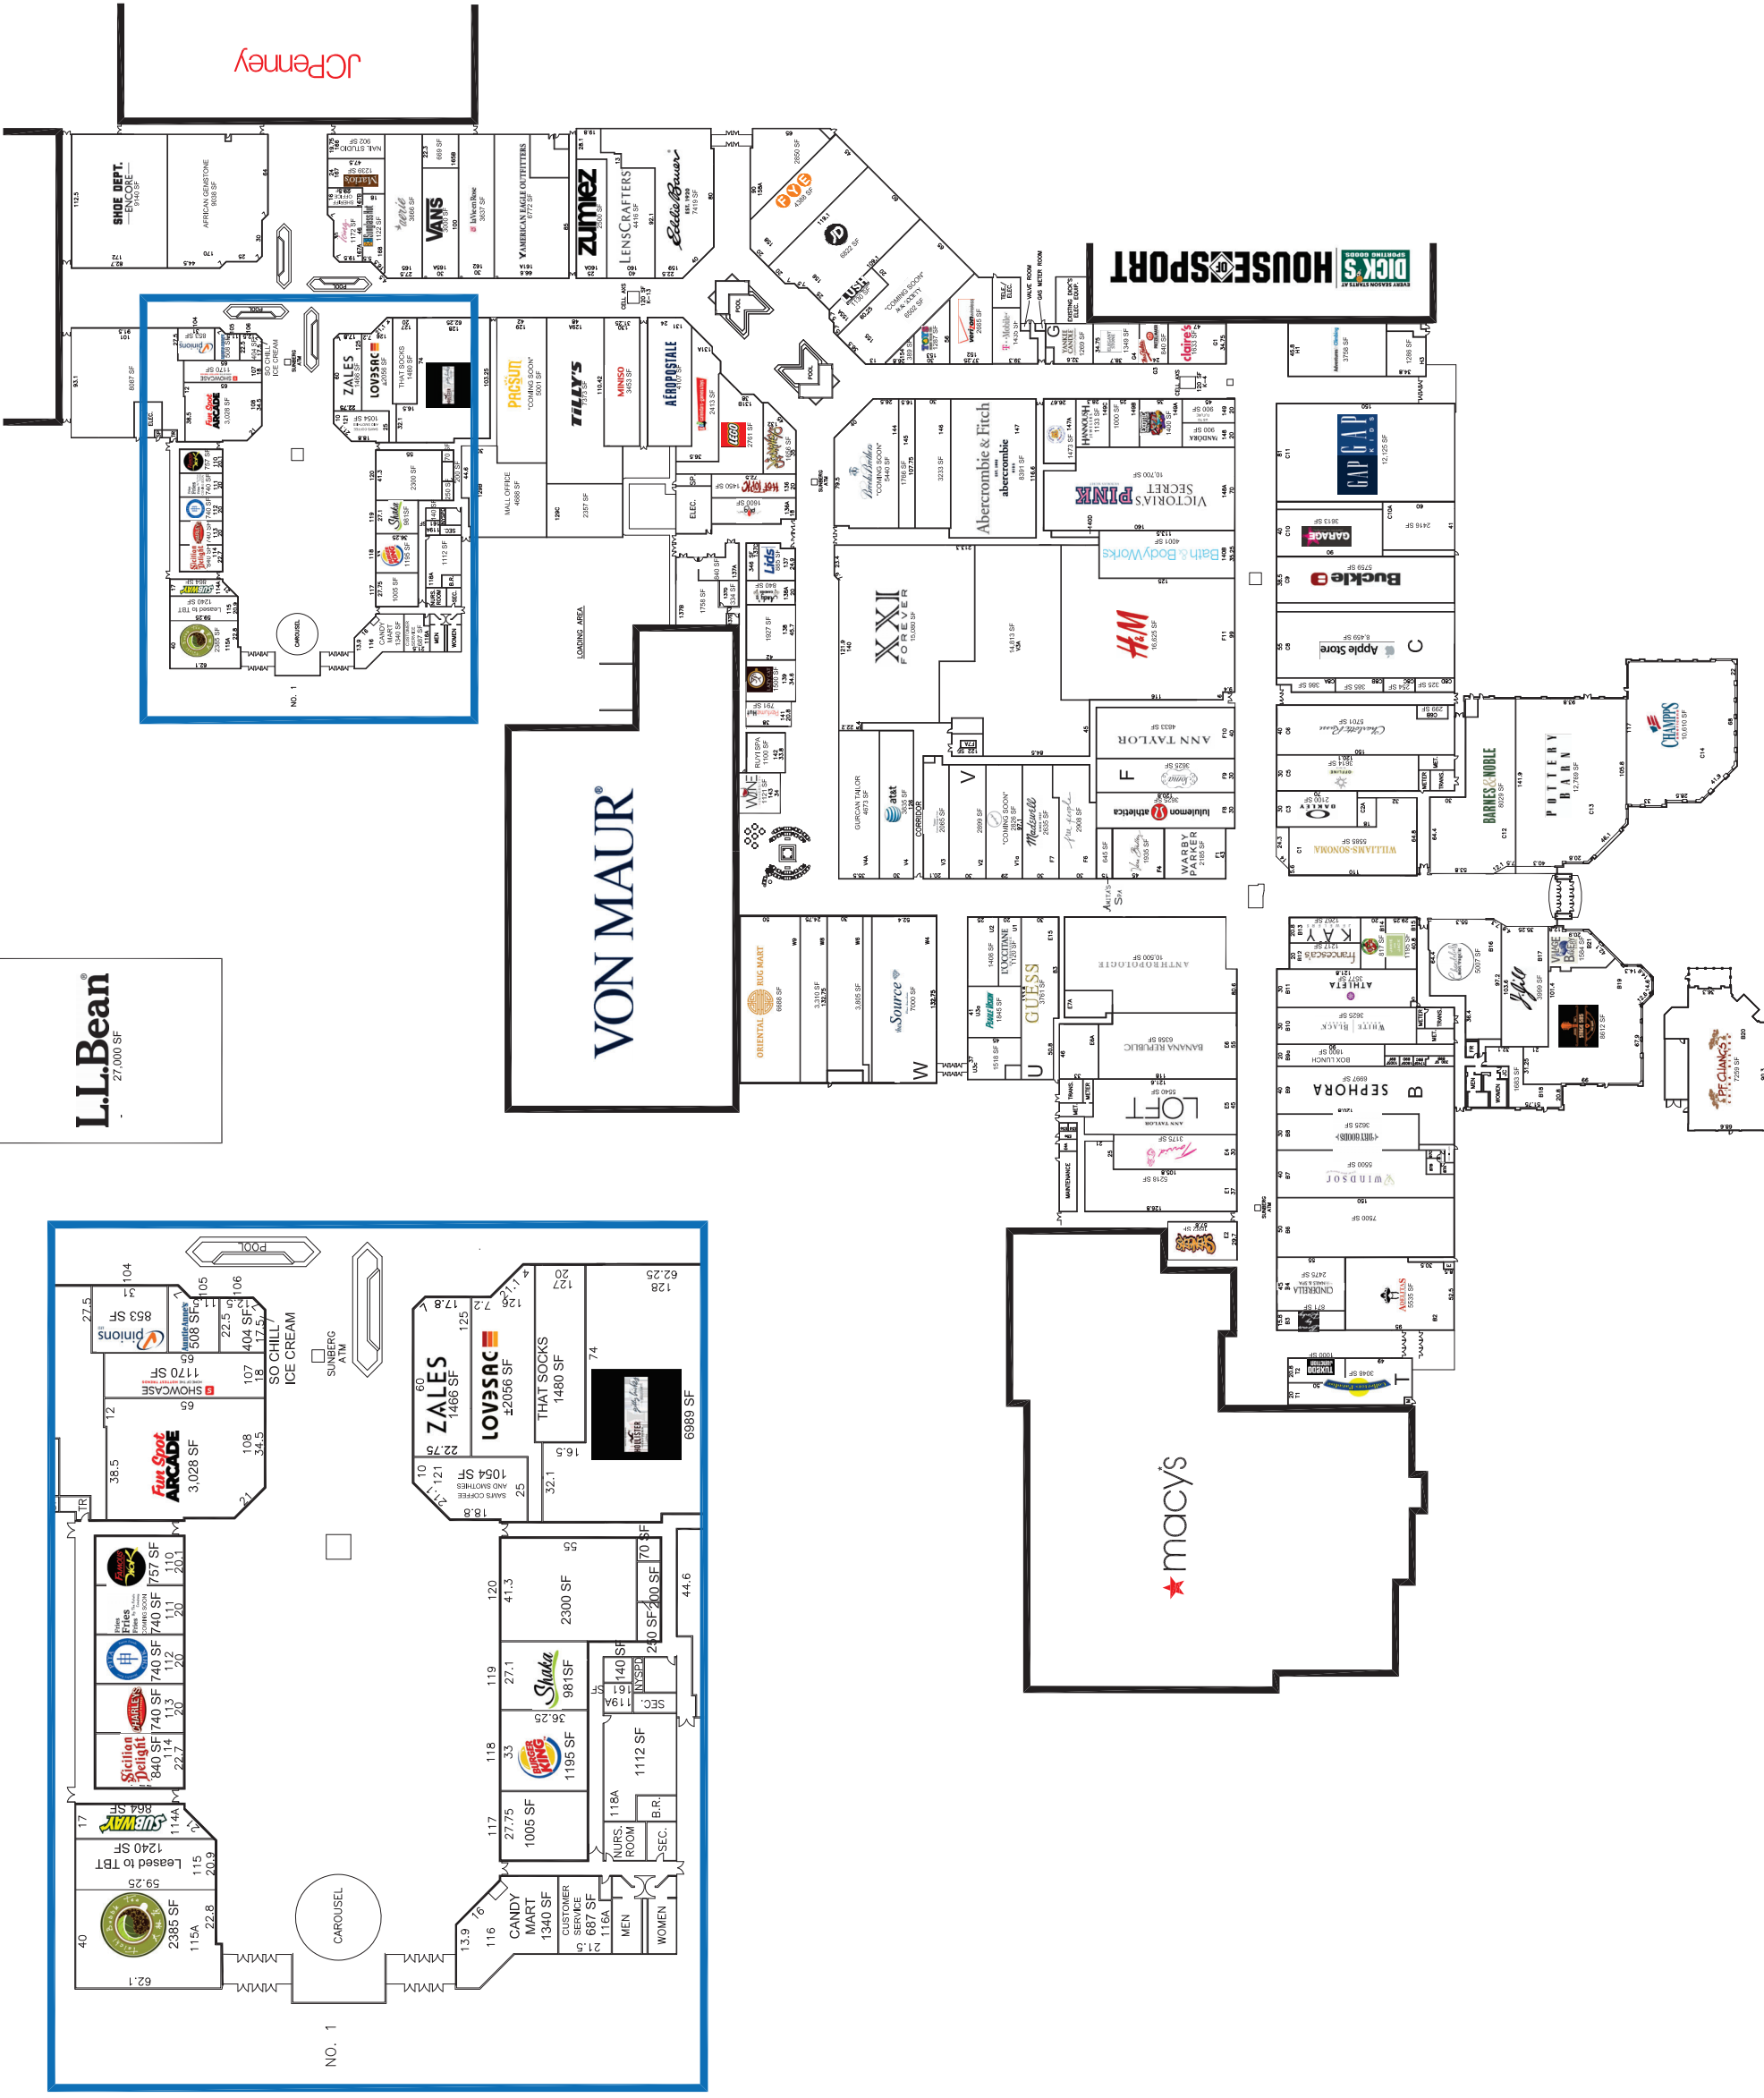

EASTVIEW MALL - ROCHESTER, NEW YORK
LEASE PLAN

JCPenney

L.L.Bean
27,000 SF

macys

VON MAUR

NO. 1